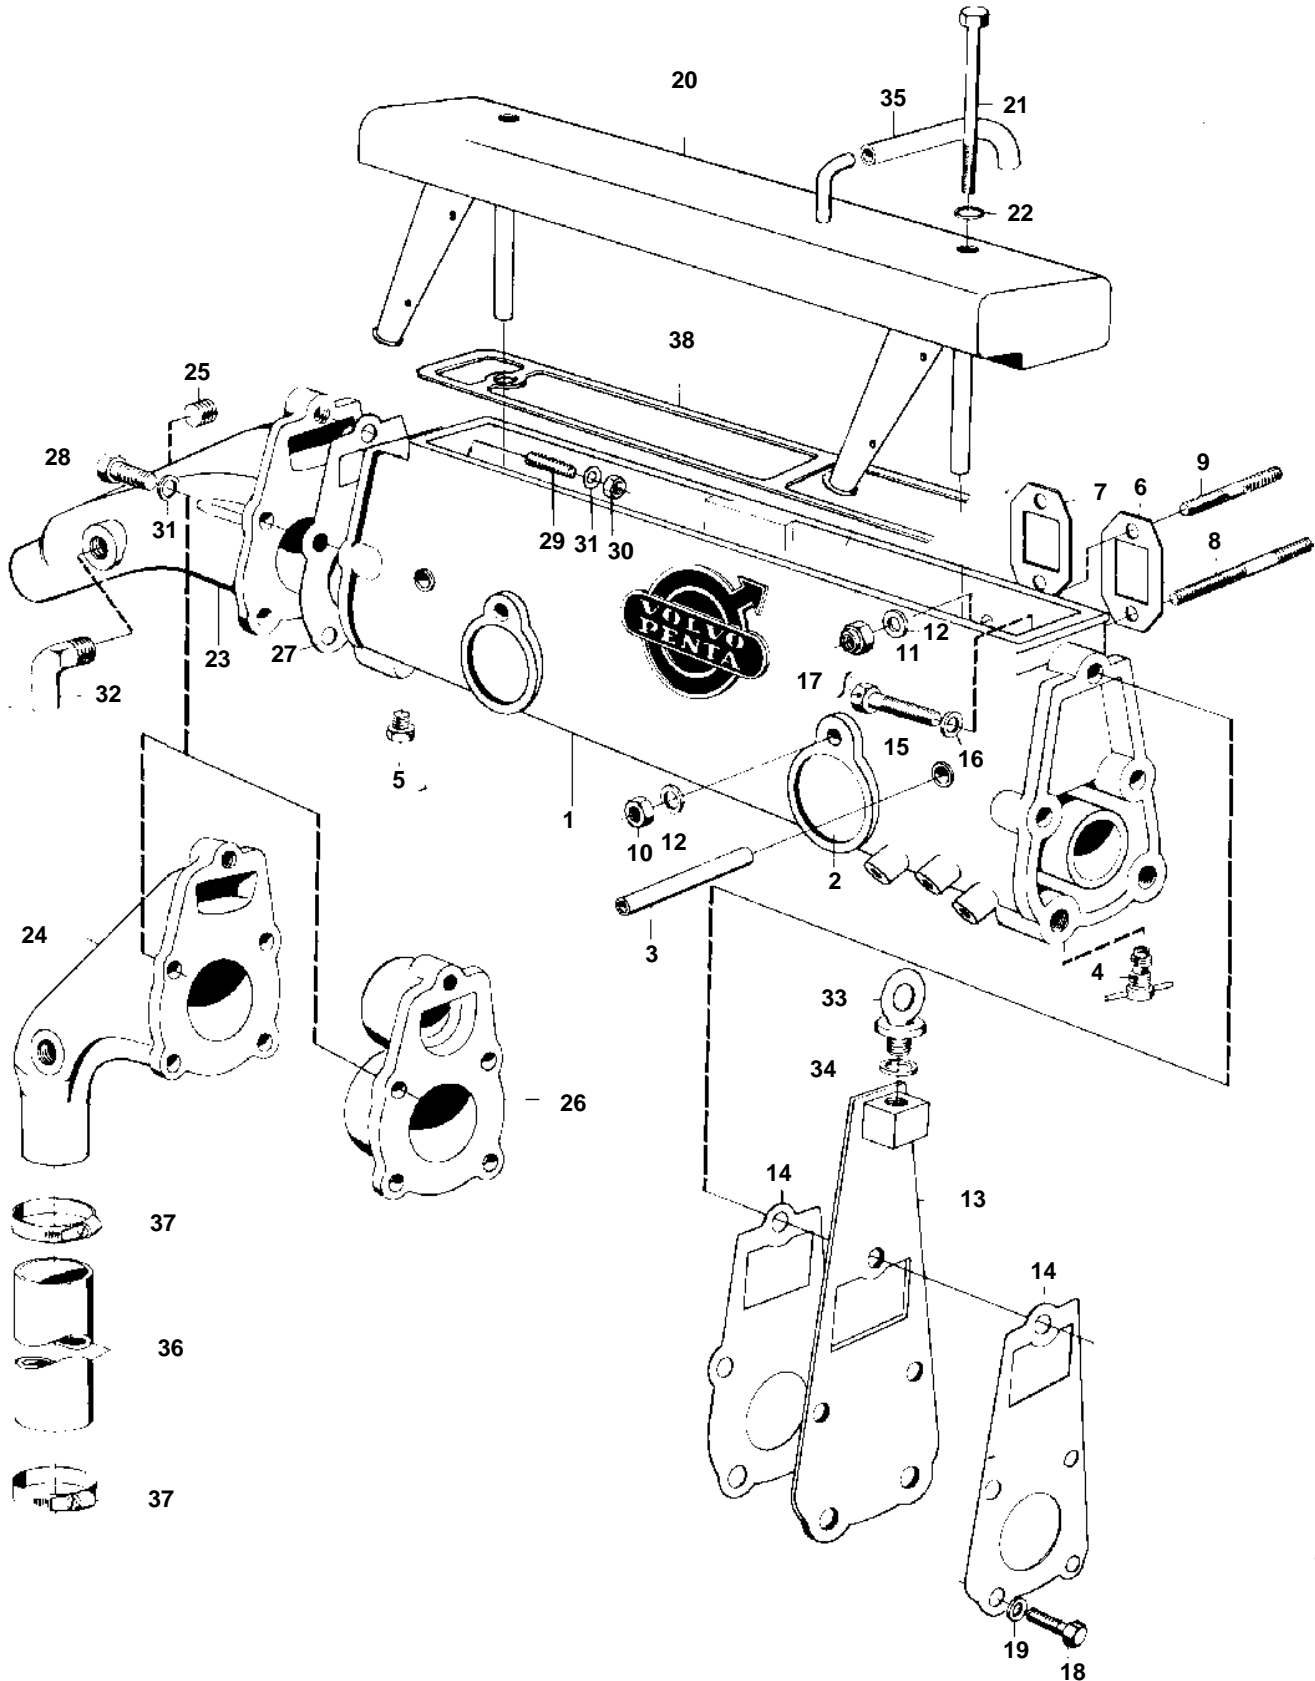

AQD21A

8

5044

5044

7736850 - 26 - 12791

AQD21A

REF	PART NO.	QTY	DESCRIPTION	SEE SEC.	NOTES
1		1	Exhaust pipe		
2	192212	2	• Expansion plug		
3	819134	2	• Protecting sleeve		
4	82744	1	Shut-off cock		
5	180759	1	Plug		
6	820271	3	Gasket		
7	815844	2	Gasket		
8	941588	4	Stud		
9	953049	6	Stud		
10	955782	4	Hexagon nut		
11	946036	6	Lock nut		
12	955894	10	Washer		
13		1	End cover		MO-XXXX/61164
14	819727	2	Gasket		MO-XXXX/61164
	819727	1	Gasket		MOXXXX/61165-
15		1	Screw		
16	955897	1	Washer		
17		X	Locking wire		L = 100 MM
18	955318	4	Hexagon screw		
19	955895	4	Washer		
20		1	Muffler		
21	955311	2	Hexagon screw		
22	955894	2	Washer		
24	818360	1	Exhaust riser		
25	952078	1	Plug		
26		1	Exhaust pipe		SPEC VERSION
27	819727	1	Gasket		
28	959238	4	Hex. socket screw		(955317)
29		1	Stud		
30	963107	1	Lock nut		
31	941908	5	Spring washer		
32		1	Elbow nipple	12797	
33		1	Lifting eye		
34	11994	1	Gasket		
35	826997	1	Hose		SEE GROUP 2A
36	952980	X	Hose		L = 170 MM
37	943480	1	Hose clamp		(951797)
38		1	Gasket		
		1	Decal		